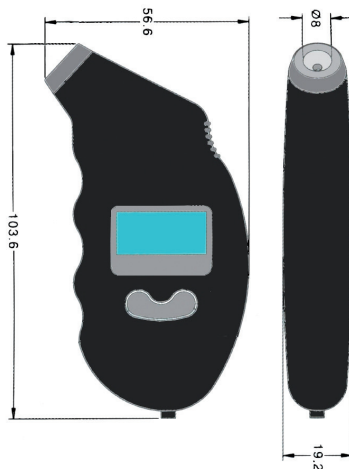

DIGI PLUS-LINE

Electr. Digital Tire Pressure Gauge

• for quick and independent measuring of the tire pressure

- sturdy ABS plastic housing
- large LCD display with clear reading, digit height 9.5 mm
- LCD display with backlight
- lighted valve tip
- On/Off button, autom. shutdown
- units in PSI, Bar, Kg/cm², Kpa, switchable
- reading 0.1 PSI; 0.01 Bar; 0.01 Kg/cm²; 1 Kpa
- incl. 1x 3 V battery (type CR2032, art.-no.: 2002093) with operation manual

ART NO

214460

for cars

0 - 100

0 - 7 / 0 - 7

0 - 700

1 %

0.036